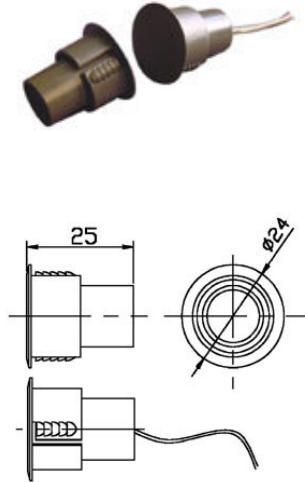

24mm Round Reed Switch 03L

ABS Housing In Ambre	
Contact Mode	COM.,N/O,N/C
Rated current	300(mA)
Rated Voltage(VDC)	200
Active Gap(mm)	$\geq 40 \leq 60$
Rated Power	10(W)
G.W.(kgs)	8
QTY:(pcs)	300
Meas:(mm)	300*250*320