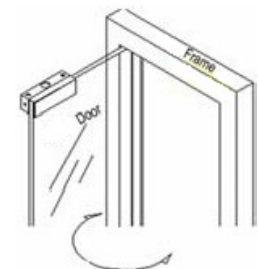

www.ggtlhk.com