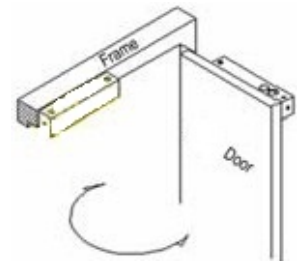

www.ggtlhk.com