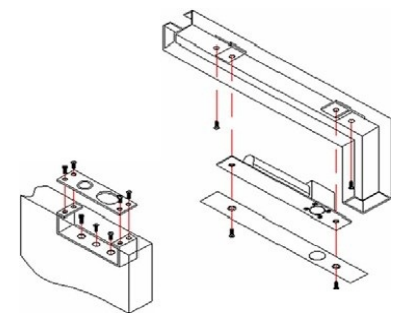

www.ggtlhk.com