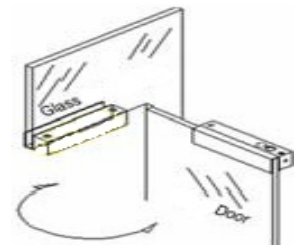

www.ggtlhk.com