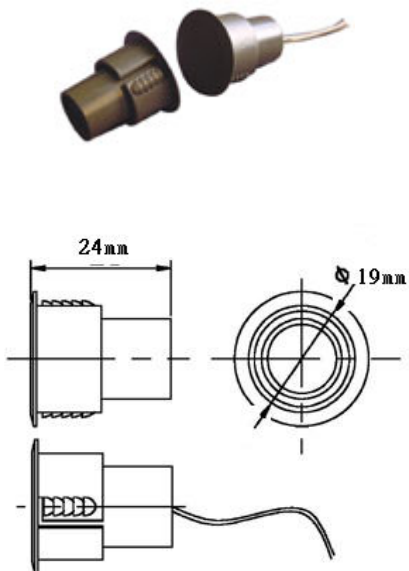

## 19mm Round Reed Switch RC36

| ABS Housing        |              |
|--------------------|--------------|
| Contact Mode       | COM.,N/O,N/C |
| Rated current      | 300(mA)      |
| Rated Voltage(VDC) | 200          |
| Active Gap(mm)     | ≥40 ≤60      |
| Rated Power        | 10(W)        |